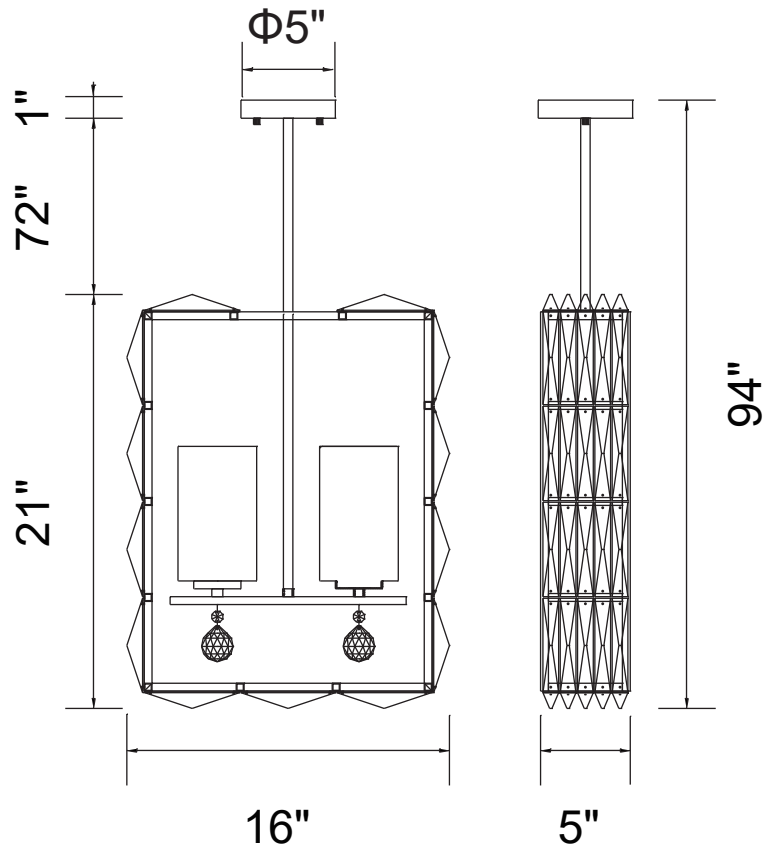

PROJECT: _____

FIXTURE TYPE: _____

LOCATION: _____

CONTACT/PHONE: _____

Item	5700P16-2-613
Collection	SQUILL
Finish	Bright Nickel
Glass	-----
Crystal	Clear+Champagne
Input	120V AC,60HZ,AC

Shade	-----
Length/Dia.	16"
Width/Ext.	5"
Height	21"
Maximum	94"
Lumens	-----

Light Source	E26
Bulb Info.	2×60W
Included	-----
Dimmable	Yes
Color	-----
Weight	