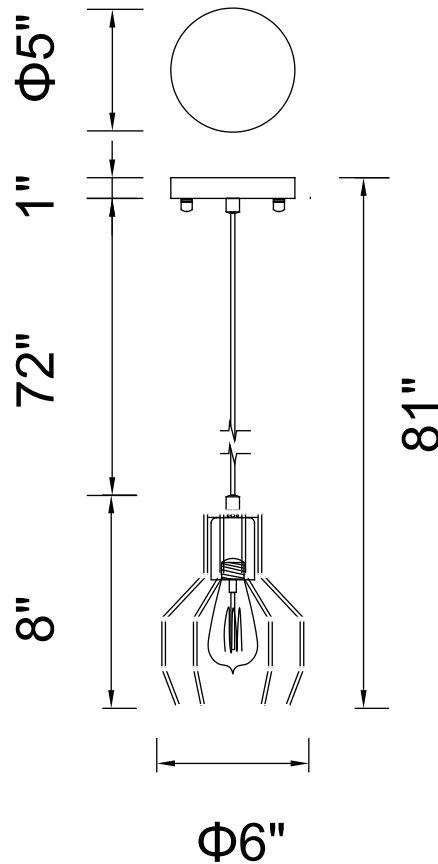

PROJECT: _____

FIXTURE TYPE: _____

LOCATION: _____

CONTACT/PHONE: _____

Item	9608P6-1-101
Collection	SECURE
Finish	Black
Glass	-----
Crystal	-----
Input	120V AC,60HZ,AC

Shade	-----
Length/Dia.	6"
Width/Ext.	-----
Height	8"
Maximum	81"
Lumens	-----

Light Source	E26
Bulb Info.	1×60W
Included	-----
Dimmable	Yes
Color	-----
Weight	